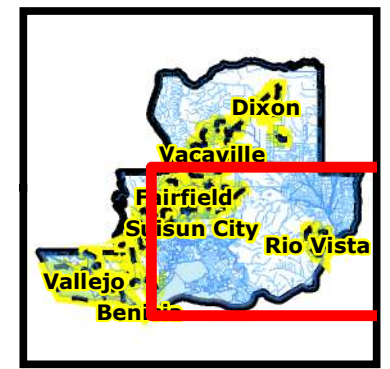

**Solano Local Agency
Formation Commission
Rio Vista - Montezuma
Cemetery District**
June 15, 2010

Legend

Cemetery Districts & Spheres of Influence

- Rio Vista-Montezuma Cemetery District
- Silveyville Cemetery District
- Suisun Fairfield Rockville Cemetery District
- Suisun Fairfield Rockville Cemetery District Sphere of Influence
- Vacaville/Elmira Cemetery District
- Vacaville/Elmira Cemetery District Sphere of Influence
- Winters Joint Cemetery District
- Interstate
- State Highway
- City Limits
- County Parcels
- Major Water Bodies

**Solano Local Agency
Formation Commission**
744 Empire St., Suite 216
Fairfield, CA 94533
(707) 439-3897
www.solanoflaco.com

This map is to be used for general information purposes only. Where precise accuracy is required reference should be made to certified maps, surveys, documents and/or by other official means.