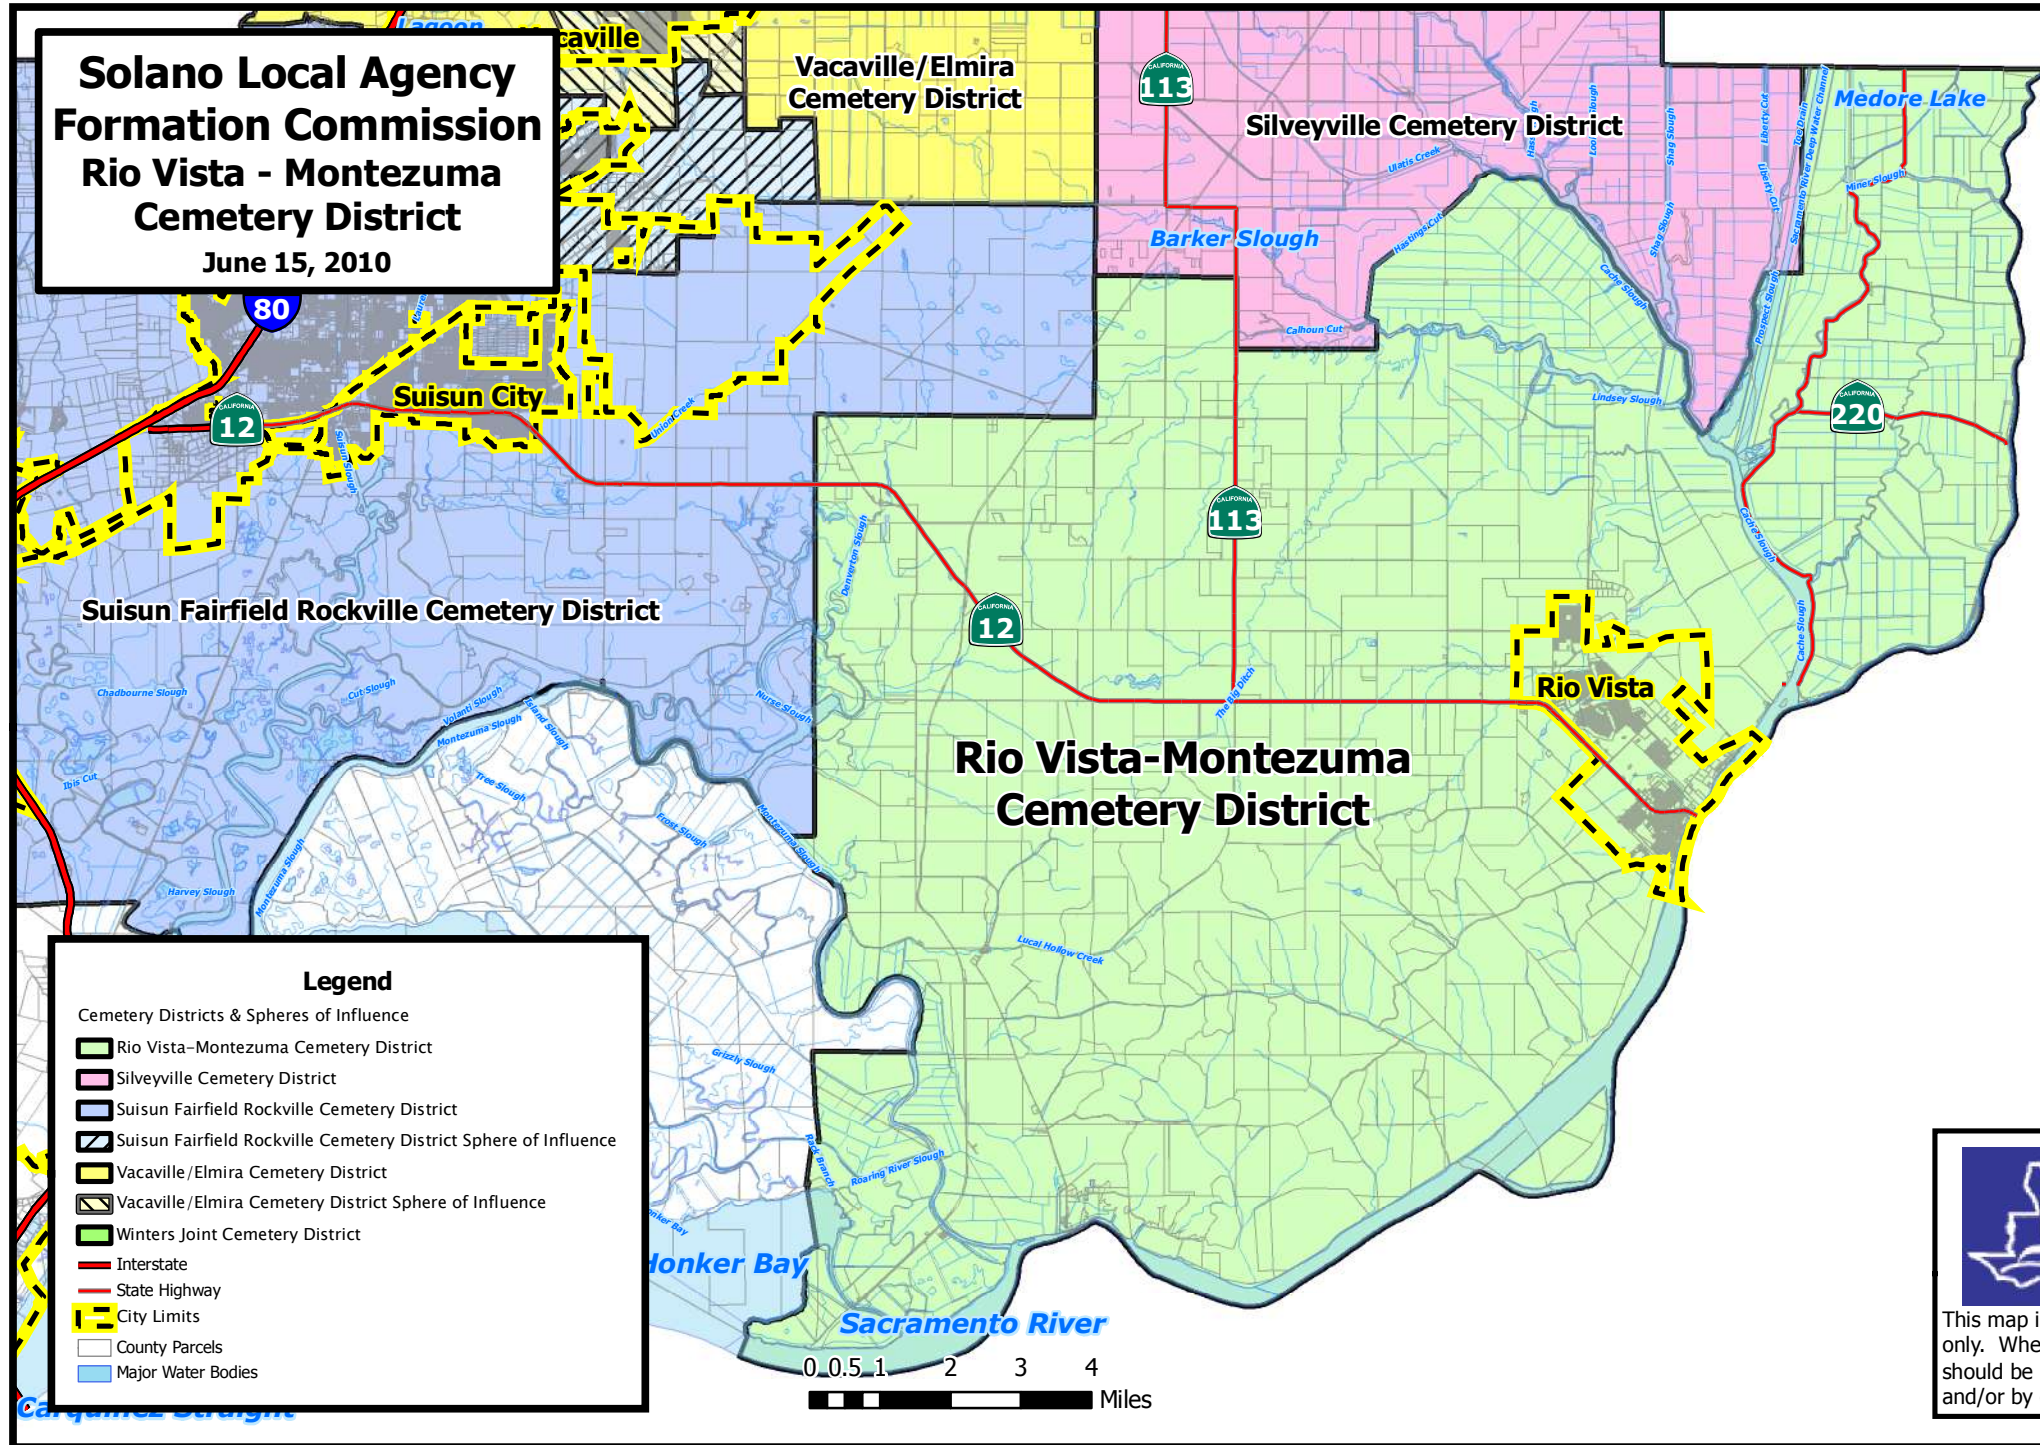

**Solano Local Agency
Formation Commission
Rio Vista - Montezuma
Cemetery District**
June 15, 2010

Legend

Cemetery Districts & Spheres of Influence

- Rio Vista-Montezuma Cemetery District
- Silveyville Cemetery District
- Suisun Fairfield Rockville Cemetery District
- Suisun Fairfield Rockville Cemetery District Sphere of Influence
- Vacaville/Elmira Cemetery District
- Vacaville/Elmira Cemetery District Sphere of Influence
- Winters Joint Cemetery District
- Interstate
- State Highway
- City Limits
- County Parcels
- Major Water Bodies

**Solano Local Agency
Formation Commission**
744 Empire St., Suite 216
Fairfield, CA 94533
(707) 439-3897
www.solanoflaco.com

This map is to be used for general information purposes only. Where precise accuracy is required reference should be made to certified maps, surveys, documents and/or by other official means.